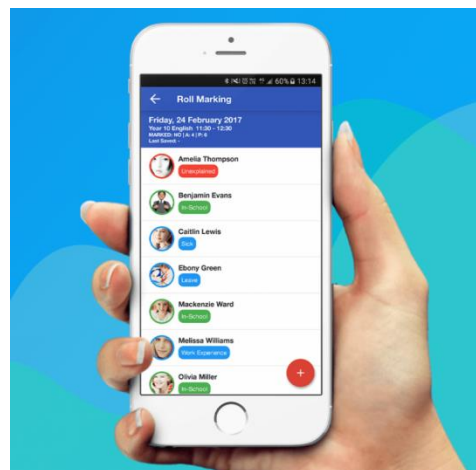

An approved provider to DET under DETSOA75639

Appsence is the most comprehensive electronic attendance system available

Appsence is **unrivaled in its functionality**. With **real-time SMS, email and in-app absence notifications**, Appsence offers three-way **interactive absence management** connecting teachers, parents and students whilst **automating your processes** as well as **reducing administrative tasks**. Offering powerful analytics that goes above and beyond, Appsence includes seamless '**one-touch**' imports/exports with **OneSchool** and a **mobile experience** that our competitors can only dream of.

What do we offer?

- **Connect** your school community
- One-tap **roll marking**
- **Instant absence notices** (SMS, email and app)
- **Submit absence** from mobile devices
- Real-time **student timetables**
- **Interactive forms** and communication
- **Custom menus** for staff, parents and students
- **Elimination** of paperwork
- Bulk **emergency notifications**
- and **so much more!**